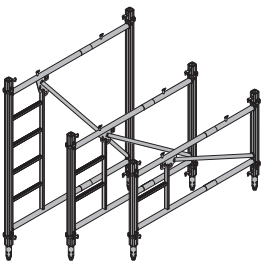

[kg] Artikel nr.

Bastidor Staxo 100 1,80m
Bastidor Staxo 100 1,20m
Bastidor Staxo 100 0,90m
 Staxo 100-Rahmen

37,0 582300000
28,0 582301000
24,0 582302000

galvanizado

Cruzeta diagonal 9.060
Cruzeta diagonal 9.100
Cruzeta diagonal 9.150
Cruzeta diagonal 9.165
Cruzeta diagonal 9.175
Cruzeta diagonal 9.200
Cruzeta diagonal 9.250
Cruzeta diagonal 9.300
Cruzeta diagonal 12.060
Cruzeta diagonal 12.100
Cruzeta diagonal 12.150
Cruzeta diagonal 12.165
Cruzeta diagonal 12.175
Cruzeta diagonal 12.200
Cruzeta diagonal 12.250
Cruzeta diagonal 12.300
Cruzeta diagonal 18.100
Cruzeta diagonal 18.150
Cruzeta diagonal 18.165
Cruzeta diagonal 18.175
Cruzeta diagonal 18.200
Cruzeta diagonal 18.250
Cruzeta diagonal 18.300