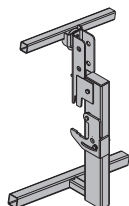

Galvanisert
Høyde: 51,4 cm

Xsafe plus vinkelplate

Xsafe plus swivel plate

2,3 586431000

Galvanisert
Høyde: 33 cm

Xsafe plus løfteadapter veggforskaling

Xsafe plus lifting adapter for beam formwork

14,0 586439000

Galvanisert
Bredde: 66 cm
Høyde: 89 cm

Xsafe plus festeplate

Xsafe plus fixing plate

4,7 586432000

Galvanisert
Bredde: 16 cm
Høyde: 43 cm

Xsafe plus teleskopstige

Xsafe plus telescopic ladder

17,5 586421000