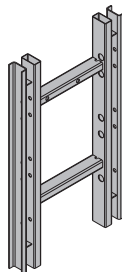

Xsafe plus supporting strut EB

8,0 586412500

Galvanisert
Lengde: 91 - 99 cm

Xsafe plus stablebjelkeforlenger 0,70m

Xsafe plus stacking waler extension 0.70m

21,3 586435000

Blålakkert
Lengde: 96 cm

Xsafe plus støtteadapter

Xsafe plus column adapter

41,0 586434000

Galvanisert
Høyde: 132 cm

Xsafe plus stablebjelkeforlenger 1,20m

Xsafe plus stacking waler extension 1.20m

31,5 586413000

Blålakkert
Lengde: 146 cm

Xsafe plus kranøye for søyleforskaling FX