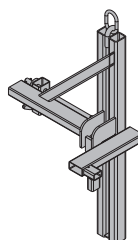

Xsafe plus column adapter

41,0 586434000

Galvanisert
Høyde: 132 cm

Xsafe plus stablebjelkeforlenger 1,20m

Xsafe plus stacking waler extension 1.20m

31,5 586413000

Blålakkert
Lengde: 146 cm

Xsafe plus kranøye for søyleforskaling FX

Xsafe plus column formwork FX lifting bracket

57,0 586437000

Galvanisert
Høyde: 130 cm

[kg] Art. nr.

Xsafe plus løftebjelke

Xsafe plus lifting waler

14,0 586417000

Galvanisert
Høyde: 87 cm