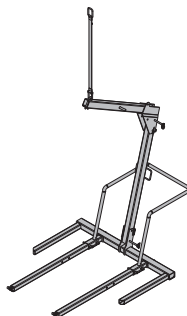

Høyde: 20 cm

Doka fireparts kjetting 3,20m

Doka 4-part chain 3.20m

15,0 588620000

Observer bruksveiledningen!

CE

Plattform transport gaffel K/M plus

Transport fork K/M plus

226,0 583025000

Galvanisert

Lengde: 305 cm

Bredden: 204 cm

Plattform transport gaffel K/M

Platform transport fork K/M

194,0 580492000

Blålakkert