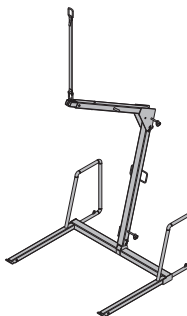

Stjerneskrue

Star screw

0,75 580425000

Galvanisert

Lengde: 17 cm

Opphengsbejelke K2

Suspension beam K2

44,1 580463000

Galvanisert

Høyde: 251 cm