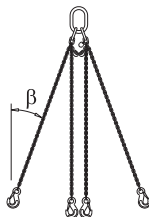

Galvanisert

Lengde: 115 - 175 cm

Høyde: 112 cm

Universal rekkverkholder

Universal railing shackle

[kg] Art. nr.

3,0 580478000

Galvanisert

Høyde: 20 cm

Doka fireparts kjetting 3,20m

Doka 4-part chain 3.20m

15,0 588620000

Observer bruksveiledningen!

CE

Plattform transport gaffel K/M plus

Transport fork K/M plus

226,0 583025000

Galvanisert

Lengde: 305 cm

Bredden: 204 cm

Plattform transport gaffel K/M

Platform transport fork K/M

194,0 580492000

Blålakkert