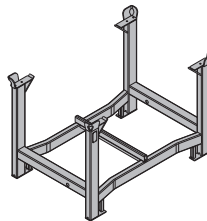

Timber parts varnished yellow
Steel parts galvanised
Length: 154 cm
Width: 83 cm
Height: 77 cm
Follow the directions in the "Operating Instructions"!

Doka skeleton transport box 1.70x0.80m

87.0 583012000

Doka-Gitterbox 1,70x0,80m

Galvanised
Height: 113 cm
Follow the directions in the "Operating Instructions"!

Doka stacking pallet 1.55x0.85m

42.0 586151000

Doka-Stapelpalette 1,55x0,85m

Galvanised
Height: 77 cm
Follow the directions in the "Operating Instructions"!

Doka stacking pallet 1.20x0.80m

39.5 583016000

Doka-Stapelpalette 1,20x0,80m

Galvanised
Height: 77 cm
Follow the directions in the "Operating Instructions"!

Bolt-on castor set B

33.6 586168000

Anklemm-Radsatz B