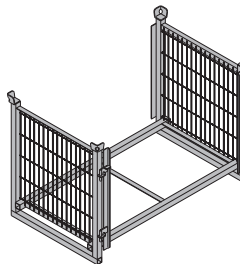

Doka stacking pallet 1.20x0.80m

39.5 583016000

Doka-Stapelpalette 1,20x0,80m

Galvanised
Height: 77 cm
Follow the directions in the "Operating Instructions"!

Bolt-on castor set B

33.6 586168000

Anklemm-Radsatz B

Painted blue

Frami pallet 1.20m

68.0 588478000

Frami-Palette 1,20m

Galvanised
Length: 138 cm
Width: 100 cm
Height: 114 cm
Follow the directions in the "Operating Instructions"!

Frami pallet 1.50m

74.0 588476000

Frami-Palette 1,50m

Galvanised
Length: 168 cm
Width: 100 cm
Height: 114 cm
Follow the directions in the "Operating Instructions"!

Alu-Framax pallet

126.7 588396000

Alu-Framax-Palette

Galvanised
Length: 280 cm
Width: 110 cm
Height: 107 cm
Delivery condition: folded closed
Follow the directions in the "Operating Instructions"!