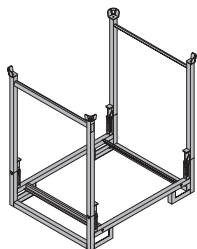

27.3 586525000

Galvanised

Wooden pallet 1.22x1.60m (DB, HT)

24.0 176139000

Wooden pallet 0.80x1.60m (DB, HT)

20.0 176140000

Holzpalette (DB, HT)

Height: 18 cm

Dokadek infill beam pallet

Dokadek-Ausgleichsträgerpalette

62.5 586528000

Galvanised
Length: 119 cm
Width: 79 cm
Height: 81 cm

Stacking strap 50

3.1 586156000

Stapelgurt 50

Powder-coated, blue
Packaging unit: 2 pcs.

Pallet for platform brackets M

Palette für Bühnenkonsolen M

74.9 580549000

Galvanised
Length: 146 cm
Width: 115 cm
Height: 156 cm
Follow the directions in the "Operating Instructions"!

Doka load-bearing tower pallet