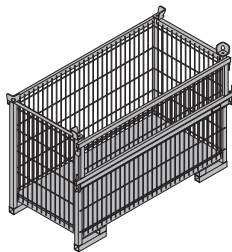

3.7 583018000

Multi-trip transport box partition 1.20m

5.5 583017000

Mehrwegcontainer Unterteilung

Timber parts varnished yellow
Steel parts galvanised

Doka accessory box

106.4 583010000

Doka-Kleinteilebox

Timber parts varnished yellow
Steel parts galvanised
Length: 154 cm
Width: 83 cm
Height: 77 cm
Follow the directions in the "Operating Instructions"!

Doka skeleton transport box 1.70x0.80m

87.0 583012000

Doka-Gitterbox 1,70x0,80m

Galvanised
Height: 113 cm
Follow the directions in the "Operating Instructions"!

Doka stacking pallet 1.55x0.85m

42.0 586151000

Doka-Stapelpalette 1,55x0,85m

Galvanised
Height: 77 cm
Follow the directions in the "Operating Instructions"!

Doka stacking pallet 1.20x0.80m

39.5 583016000

Doka-Stapelpalette 1,20x0,80m

Galvanised
Height: 77 cm
Follow the directions in the "Operating Instructions"!

Bolt-on castor set B

33.6 586168000

Anklemm-Radsatz B