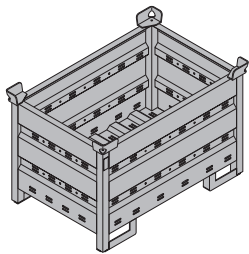

[kg] Article n°

[kg] Article n°

Doka multi-trip transport box 1.20x0.80m

75.0 583011000

Doka-Mehrwegcontainer 1,20x0,80m

Galvanised
Height: 78 cm
Follow the directions in the "Operating Instructions"!

Multi-trip transport box partition 0.80m

3.7 583018000

Multi-trip transport box partition 1.20m

5.5 583017000

Mehrwegcontainer Unterteilung

Timber parts varnished yellow
Steel parts galvanised

Doka accessory box

106.4 583010000

Doka-Kleinteilebox

Timber parts varnished yellow
Steel parts galvanised
Length: 154 cm
Width: 83 cm
Height: 77 cm
Follow the directions in the "Operating Instructions"!

Doka skeleton transport box 1.70x0.80m

87.0 583012000

Doka-Gitterbox 1,70x0,80m

Galvanised
Height: 113 cm
Follow the directions in the "Operating Instructions"!

Doka stacking pallet 1.55x0.85m

42.0 586151000

Doka-Stapelpalette 1,55x0,85m

Galvanised
Height: 77 cm
Follow the directions in the "Operating Instructions"!