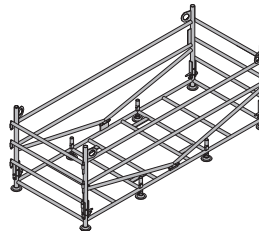

Frami-Palette 1,50m

Galvanised
Length: 168 cm
Width: 100 cm
Height: 114 cm
Follow the directions in the "Operating Instructions"!

Alu-Framax pallet

126.7 588396000

Alu-Framax-Palette

Galvanised
Length: 280 cm
Width: 110 cm
Height: 107 cm
Delivery condition: folded closed
Follow the directions in the "Operating Instructions"!

67.1 586524000

Galvanised
Height: 26 cm

Staxo 40 pallet 1.20/0.90m

Staxo 40-Palette 1,20/0,90m

38.5 582238000

Galvanised
Length: 169 cm
Width: 91 cm
Height: 27 cm

Attachable wheelset

Aufsteck-Radsatz