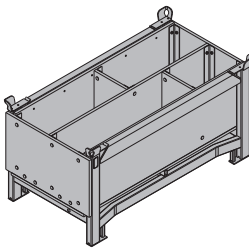

[kg] Article n°

[kg] Article n°

Doka multi-trip transport box 1.20x0.80m

75.0 583011000

Doka-Mehrwegcontainer 1,20x0,80m

Galvanised
Height: 78 cm
Follow the directions in the "Operating Instructions"!

Multi-trip transport box partition 0.80m

3.7 583018000

Multi-trip transport box partition 1.20m

5.5 583017000

Mehrwegcontainer Unterteilung

Timber parts varnished yellow
Steel parts galvanised

Doka accessory box

106.4 583010000

Doka-Kleinteilebox

Timber parts varnished yellow
Steel parts galvanised
Length: 154 cm
Width: 83 cm
Height: 77 cm
Follow the directions in the "Operating Instructions"!

Doka skeleton transport box 1.70x0.80m

87.0 583012000

Doka-Gitterbox 1,70x0,80m

Galvanised
Height: 113 cm
Follow the directions in the "Operating Instructions"!

Doka stacking pallet 1.55x0.85m

42.0 586151000

Doka-Stapelpalette 1,55x0,85m

Galvanised
Height: 77 cm
Follow the directions in the "Operating Instructions"!