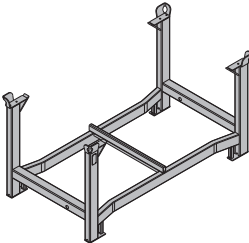

Timber parts varnished yellow
Steel parts galvanised
Length: 154 cm
Width: 83 cm
Height: 77 cm
Follow the directions in the "Operating Instructions"!

Doka skeleton transport box 1.70x0.80m

87.0 583012000

Doka-Gitterbox 1,70x0,80m

Galvanised
Height: 113 cm
Follow the directions in the "Operating Instructions"!

Doka stacking pallet 1.55x0.85m

42.0 586151000

Doka-Stapelpalette 1,55x0,85m

Galvanised
Height: 77 cm
Follow the directions in the "Operating Instructions"!

Doka stacking pallet 1.20x0.80m

39.5 583016000

Doka-Stapelpalette 1,20x0,80m

Galvanised
Height: 77 cm
Follow the directions in the "Operating Instructions"!

Bolt-on castor set B

33.6 586168000

Anklemm-Radsatz B