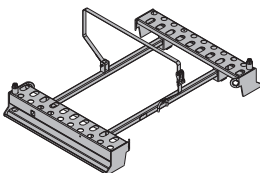

Doka load-bearing tower pallet

Doka-Traggerüstpalette

64.6 582783000

Galvanised
Length: 180 cm
Width: 120 cm
Height: 29 cm
Follow the directions in the "Operating Instructions"!