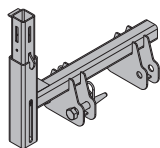

Galvanised  
Length: 54 cm**Velcro fastening 30x380mm**

Klettverschluss 30x380mm

0.10 586470000

Yellow

**Insertion adapter XP**

Einschubadapter XP

4.5 586478000

Galvanised  
Height: 43 cm**Scaffold tube holder D34/48mm**