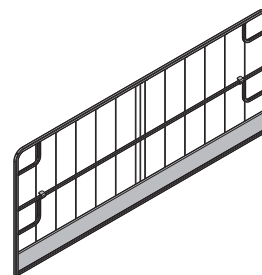

7.4 586465000

**Framax adapter XP**

Framax-Adapter XP

8.5 586475000

Galvanised  
Height: 56 cm**Weld-on connecting piece XP**

Anschweißstutzen XP

0.81 586467000

Non-treated  
Height: 16 cm**Frami adapter XP**

Frami-Adapter XP

10.0 586477000

Galvanised  
Height: 91.5 cm**Protective grating XP 2.70x1.20m**

Protective grating XP 2.50x1.20m

Protective grating XP 2.00x1.20m

Schutzgitter XP

22.2 586450000

20.5 586451000

17.4 586452000

Galvanised

**Timber-beam formwork adapter XP**

Trägerschalungsadapter XP

10.5 586476000

Galvanised  
Height: 83.5 cm**Protective grating XP 2.70x0.60m**

Protective grating XP 2.50x0.60m

Protective grating XP 2.00x0.60m