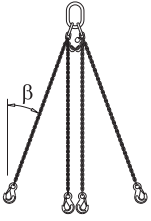

Gerüstrohrhalter D34/48mm

1.8 586471000

Galvanised  
Height: 18 cm**Wall clamp XP 15cm**

Wandzwinge XP 15cm

4.5 586479000

Galvanised  
Height: 30 cm**Scaffold tube 48.3mm 0.50m**

Scaffold tube 48.3mm 1.00m

Scaffold tube 48.3mm 1.50m

Scaffold tube 48.3mm 2.00m

Scaffold tube 48.3mm 2.50m

Scaffold tube 48.3mm 3.00m

Scaffold tube 48.3mm 3.50m

Scaffold tube 48.3mm 4.00m

Scaffold tube 48.3mm 4.50m

Scaffold tube 48.3mm 5.00m

Scaffold tube 48.3mm 5.50m

Scaffold tube 48.3mm 6.00m

Scaffold tube 48.3mm .....m

Gerüstrohr 48,3mm

1.7 682026000

3.6 682014000

5.4 682015000

7.2 682016000

9.0 682017000

Galvanised

**Parapet adapter XP**

Brüstungsadapter XP

2.9 586469000

Galvanised  
Height: 17 cm

**Doka 4-part chain 3.20m**  
Doka-Vierstrangkette 3,20m

**15.0 588620000**

Follow the directions in the "Operating Instructions"!