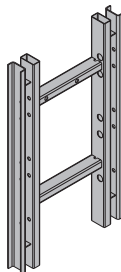

Adattatore per puntello Xsafe plus

Xsafe plus-Stützenadapter

41,0 586434000

zincato
altezza: 132 cm

Prol. corrente per sopralzo Xsafe plus 1,20m

Xsafe plus-Bühnenriegelverlängerung 1,20m

31,5 586413000

blu laccato
lunghezza: 146 cm

Asola di sollevamento Xsafe plus per cassero pilastro FX57,0

Xsafe plus-Kranöse Stützenschalung FX

586437000