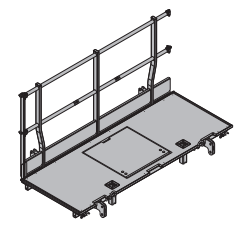

Xsafe plus platform 2.40m 142.7 586406000

Xsafe plus-Bühne 2,40m

Steel parts galvanised
Timber parts varnished yellow
Height: 136 cm
Delivery condition: folded closed