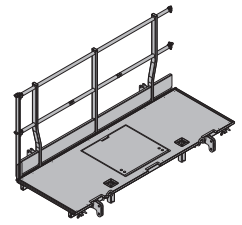

Steel parts galvanised
 Timber parts varnished yellow
 Height: 136 cm
 Delivery condition: folded closed

**Xsafe plus platform 2.50m with side railing** 182.2 586402000

Xsafe plus-Bühne 2,50m mit Seitengeländer

Steel parts galvanised
 Timber parts varnished yellow
 Height: 136 cm
 Delivery condition: folded closed

**Xsafe plus platform 1.35m** 95.3 586408000

Xsafe plus-Bühne 1,35m

Steel parts galvanised
 Timber parts varnished yellow
 Height: 136 cm
 Delivery condition: folded closed

**Xsafe plus platform 2.50m** 144.5 586405000

Xsafe plus-Bühne 2,50m

Steel parts galvanised
 Timber parts varnished yellow
 Height: 136 cm
 Delivery condition: folded closed

**Xsafe plus platform 1.00m** 78.5 586409000

Xsafe plus-Bühne 1,00m

Steel parts galvanised
 Timber parts varnished yellow
 Height: 136 cm
 Delivery condition: folded closed

**Xsafe plus platform 2.40m with side railing** 178.3 586403000

Xsafe plus-Bühne 2,40m mit Seitengeländer