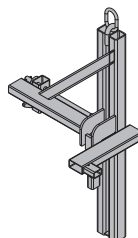

Xsafe plus-Bühnenriegelverlängerung 1,20m

31.5 586413000

Painted blue
Length: 146 cm

Xsafe plus column adapter

Xsafe plus-Stützenadapter

41.0 586434000

Galvanised
Height: 132 cm

Xsafe plus column formwork FX lifting bracket

Xsafe plus-Kranöse Stützenschalung FX

57.0 586437000

Galvanised
Height: 130 cm

[kg] Article n°

[kg] Article n°

Xsafe plus lifting waler

Xsafe plus-Umsetzriegel

14.0 586417000