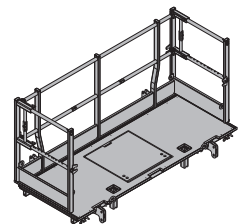

Xsafe plus platform 2.70m with side railing 189.0 586401000

Xsafe plus-Bühne 2,70m mit Seitengeländer

Steel parts galvanised
 Timber parts varnished yellow
 Height: 136 cm
 Delivery condition: folded closed

Xsafe plus-Bühne 2,70m

Steel parts galvanised
 Timber parts varnished yellow
 Height: 136 cm
 Delivery condition: folded closed

**Xsafe plus platform 1.35m with side railing** 131.5 586438000

Xsafe plus-Bühne 1,35m mit Seitengeländer

Steel parts galvanised
 Timber parts varnished yellow
 Height: 136 cm
 Delivery condition: folded closed

**Xsafe plus platform 2.50m with side railing** 182.2 586402000

Xsafe plus-Bühne 2,50m mit Seitengeländer

Steel parts galvanised
 Timber parts varnished yellow
 Height: 136 cm
 Delivery condition: folded closed

**Xsafe plus platform 1.35m** 95.3 586408000

Xsafe plus-Bühne 1,35m

Steel parts galvanised
 Timber parts varnished yellow
 Height: 136 cm
 Delivery condition: folded closed