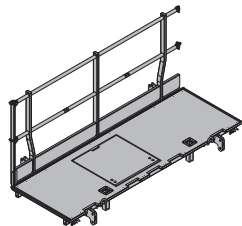

Xsafe plus platform 2.70m with side railing 189.0 586401000

Xsafe plus-Bühne 2,70m mit Seitengeländer

Steel parts galvanised
 Timber parts varnished yellow
 Height: 136 cm
 Delivery condition: folded closed

**Xsafe plus platform 2.00m** 122.5 586407000

Xsafe plus-Bühne 2,00m

Steel parts galvanised
 Timber parts varnished yellow
 Height: 136 cm
 Delivery condition: folded closed

**Xsafe plus platform 2.70m** 151.7 586404000

Xsafe plus-Bühne 2,70m

Steel parts galvanised
 Timber parts varnished yellow
 Height: 136 cm
 Delivery condition: folded closed

**Xsafe plus platform 1.35m with side railing** 131.5 586438000

Xsafe plus-Bühne 1,35m mit Seitengeländer

Steel parts galvanised
 Timber parts varnished yellow
 Height: 136 cm
 Delivery condition: folded closed

**Xsafe plus platform 2.50m with side railing** 182.2 586402000

Xsafe plus-Bühne 2,50m mit Seitengeländer