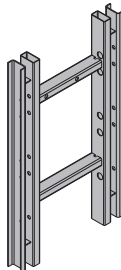

Xsafe plus-Stützenstrebe EB

8.0 586412500

Galvanised
Length: 91 - 99 cm

Xsafe plus stacking waler extension 0.70m

Xsafe plus-Bühnenriegelverlängerung 0,70m

21.3 586435000

Painted blue
Length: 96 cm

Xsafe plus stacking waler extension 1.20m

Xsafe plus-Bühnenriegelverlängerung 1,20m

31.5 586413000

Painted blue
Length: 146 cm

Xsafe plus column adapter

Xsafe plus-Stützenadapter

41.0 586434000

Galvanised
Height: 132 cm

Xsafe plus column formwork FX lifting bracket