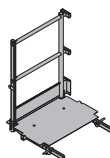

**Xsafe plus platform 2.40m** 142.7 586406000

Xsafe plus-Bühne 2,40m

Steel parts galvanised
 Timber parts varnished yellow
 Height: 136 cm
 Delivery condition: folded closed

**Xsafe plus railing-closure post** 3.4 586411000

Xsafe plus-Geländerausgleich

Galvanised
 Height: 111 cm

**Xsafe plus platform extension 0.60m** 43.4 586418000

Xsafe plus-Bühnenverlängerung 0,60m

Galvanised
 Height: 120 cm
 Delivery condition: railing included