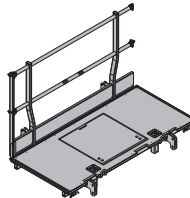

Xsafe plus platform 2.70m with side railing 189.0 586401000

Xsafe plus-Bühne 2,70m mit Seitengeländer

Steel parts galvanised
 Timber parts varnished yellow
 Height: 136 cm
 Delivery condition: folded closed

**Xsafe plus platform 2.00m** 122.5 586407000

Xsafe plus-Bühne 2,00m

Steel parts galvanised
 Timber parts varnished yellow
 Height: 136 cm
 Delivery condition: folded closed

**Xsafe plus platform 2.70m** 151.7 586404000

Xsafe plus-Bühne 2,70m

Steel parts galvanised
 Timber parts varnished yellow
 Height: 136 cm
 Delivery condition: folded closed

**Xsafe plus platform 1.35m with side railing** 131.5 586438000

Xsafe plus-Bühne 1,35m mit Seitengeländer

Steel parts galvanised
 Timber parts varnished yellow
 Height: 136 cm
 Delivery condition: folded closed

**Xsafe plus platform 2.50m with side railing** 182.2 586402000

Xsafe plus-Bühne 2,50m mit Seitengeländer