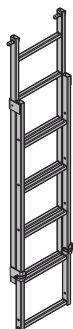

Xsafe plus telescopic ladder

Xsafe plus-Teleskopleiter

17.5 586421000

Galvanised
Height: 158 - 274 cm

Xsafe plus ladder extension 1.15m

Xsafe plus-Leiternverlängerung 1,15m

7.0 586422000

Galvanised
Height: 126 cm