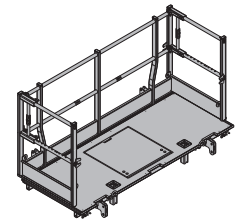

Xsafe plus platform 2.40m with side railing 178.3 586403000

Xsafe plus-Bühne 2,40m mit Seitengeländer

Steel parts galvanised
Timber parts varnished yellow
Height: 136 cm
Delivery condition: folded closed