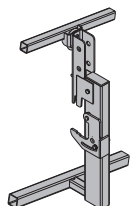

Galvanised
Height: 87 cm

Xsafe plus ladder starter piece

Xsafe plus-Leiternhalter

6.8 586424000

Galvanised
Length: 95 cm

Xsafe plus lifting adapter Framax

Xsafe plus-Umsetzadapter Framax

6.6 586436000

Galvanised
Height: 51.4 cm

Xsafe plus swivel plate

Xsafe plus-Schwenklasche

2.3 586431000

Galvanised
Height: 33 cm

Xsafe plus lifting adapter for beam formwork

Xsafe plus-Umsetzadapter Trägerschalung

586439000

Galvanised
Height: 89 cm

Xsafe plus fixing plate

Xsafe plus-Fixierlasche

4.7 586432000

Galvanised
Width: 16 cm
Height: 43 cm

Xsafe plus telescopic ladder

Xsafe plus-Teleskopleiter

17.5 586421000