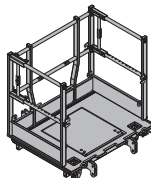

Xsafe plus platform 2.70m with side railing 189.0 586401000

Xsafe plus-Bühne 2,70m mit Seitengeländer

Steel parts galvanised
 Timber parts varnished yellow
 Height: 136 cm
 Delivery condition: folded closed

**Xsafe plus platform 2.00m** 122.5 586407000

Xsafe plus-Bühne 2,00m

Steel parts galvanised
 Timber parts varnished yellow
 Height: 136 cm
 Delivery condition: folded closed

**Xsafe plus platform 2.70m** 151.7 586404000

Xsafe plus-Bühne 2,70m

Steel parts galvanised
 Timber parts varnished yellow
 Height: 136 cm
 Delivery condition: folded closed

**Xsafe plus platform 1.35m with side railing** 131.5 586438000

Xsafe plus-Bühne 1,35m mit Seitengeländer

Steel parts galvanised
 Timber parts varnished yellow
 Height: 136 cm
 Delivery condition: folded closed

**Xsafe plus platform 2.50m with side railing** 182.2 586402000

Xsafe plus-Bühne 2,50m mit Seitengeländer