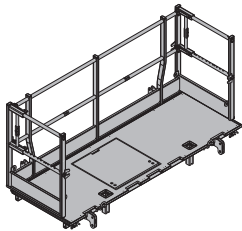

Xsafe plus platform 2.70m with side railing 189.0 586401000

Xsafe plus-Bühne 2,70m mit Seitengeländer

Steel parts galvanised
 Timber parts varnished yellow
 Height: 136 cm
 Delivery condition: folded closed

**Xsafe plus platform 2.00m** 122.5 586407000

Xsafe plus-Bühne 2,00m

Steel parts galvanised
 Timber parts varnished yellow
 Height: 136 cm
 Delivery condition: folded closed

**Xsafe plus platform 2.70m** 151.7 586404000

Xsafe plus-Bühne 2,70m

Steel parts galvanised
 Timber parts varnished yellow
 Height: 136 cm
 Delivery condition: folded closed

**Xsafe plus platform 1.35m with side railing** 131.5 586438000

Xsafe plus-Bühne 1,35m mit Seitengeländer

Steel parts galvanised
 Timber parts varnished yellow
 Height: 136 cm
 Delivery condition: folded closed

**Xsafe plus platform 2.50m with side railing** 182.2 586402000

Xsafe plus-Bühne 2,50m mit Seitengeländer