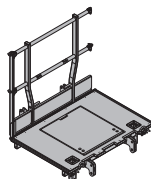

Xsafe plus platform 1.35m 95.3 586408000

Xsafe plus-Bühne 1,35m

Steel parts galvanised
Timber parts varnished yellow
Height: 136 cm
Delivery condition: folded closed