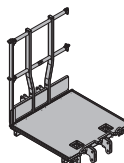

Steel parts galvanised
 Timber parts varnished yellow
 Height: 136 cm
 Delivery condition: folded closed

**Xsafe plus platform 1.35m** 95.3 586408000

Xsafe plus-Bühne 1,35m

Steel parts galvanised
 Timber parts varnished yellow
 Height: 136 cm
 Delivery condition: folded closed

**Xsafe plus platform 2.50m** 144.5 586405000

Xsafe plus-Bühne 2,50m

Steel parts galvanised
 Timber parts varnished yellow
 Height: 136 cm
 Delivery condition: folded closed

**Xsafe plus platform 1.00m** 78.5 586409000

Xsafe plus-Bühne 1,00m

Steel parts galvanised
 Timber parts varnished yellow
 Height: 136 cm
 Delivery condition: folded closed

**Xsafe plus platform 2.40m with side railing** 178.3 586403000

Xsafe plus-Bühne 2,40m mit Seitengeländer