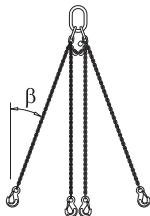

Frami transport hook 2.5kN	0.56	588494000

Frami-Transporthaken 2,5kN

Galvanised

Length: 17.5 cm

Follow the directions in the "Operating Instructions"!

Frami lifting hook	7.5	588438000

Frami-Umsetzbügel

Galvanised

Width: 15 cm

Height: 21 cm

Follow the directions in the "Operating Instructions"!