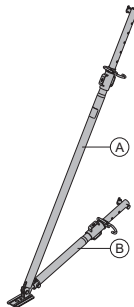

Superplatte 15,0

**1.1 581966000**Galvanised  
Height: 6 cm  
Diameter: 12 cm  
Width-across: 27 mm

**DIN**  
**18216**

**Plumbing strut 260 IB**

Justierstütze 260 IB

**12.8 588437500**Galvanised  
Length: 146.8 - 256.7 cm

**Panel strut 340 IB**

Elementstütze 340 IB

consisting of:

(A) **Plumbing strut 340 IB**

Galvanised

Length: 190.8 - 341.8 cm

(B) **Adjusting strut 120 IB**

Galvanised

Length: 81.5 - 130.6 cm

**24.3 580365000****16.7 588696000****7.6 588248500**

Galvanised

Delivery condition: folded closed

**Strut head EB**

Strebenkopf EB

**1.4 588945000**

Galvanised

Width: 9 cm

Height: 14 cm

**Universal dismantling tool**

Universal-Lösewerkzeug

**3.7 582768000**

Galvanised

Length: 75.5 cm

**Doka express anchor 16x125mm**