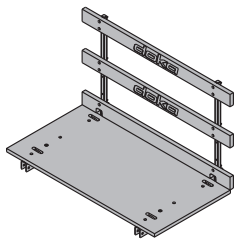

[kg] broj artikla

Dokamatic-stolna platforma 1,00/2,00m 92,0 586218000
Dokamatic-stolna platforma 1,00/2,50m 103,0 586217000
Dokamatic-Tischbühne

čelični dijelovi pocinčani
drveni dijelovi obojeni žuto
isporuka: sklopljeno