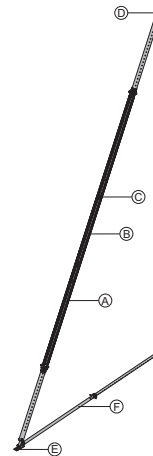

Galvanised
Length: 40.8 cm
Width: 11.8 cm
Height: 17.6 cm

Connector Eurex 60 IB Verbindungsstück Eurex 60 IB	4.2	582657500
--	-----	------------------

Galvanised
Length: 15 cm
Width: 15 cm
Height: 30 cm

	[kg]	Article n°
Prop head RD EB Stützenkopf RD EB	1.9	587806000
 Galvanised Length: 19 cm Width: 8 cm		
Prop head KS EB Stützenkopf KS EB	0.85	580342000
 Galvanised Length: 14 cm Width: 11 cm Height: 14 cm		
Strut head EB Strebenkopf EB	1.4	588945000
 Galvanised Width: 9 cm Height: 14 cm		
Docking head Andockkopf	3.3	588690000
 Galvanised Length: 29.5 cm		
Docking set Andockset	0.66	588694000
 Galvanised Length: 16 cm		
Docking screw Andockschraube	0.60	588698000
 Galvanised Length: 30.5 cm		
Prop shoe EB Stützenschuh EB	1.8	588245500
 Galvanised Length: 20 cm Width: 11 cm Height: 10 cm		
Strut shoe EB Strebenschuh EB	0.93	588946000
 Galvanised Width: 8 cm Height: 13 cm		
Plumbing strut shoe Eurex 60 EB Justierstützenfuß Eurex 60 EB	8.0	582660500
 Galvanised Length: 31 cm Width: 12 cm Height: 33 cm		
Xsafe plus supporting strut EB Xsafe plus-Stützenstrebe EB	8.0	586412500
 Galvanised Length: 91 - 99 cm		

Eurex 60 550

Eurex 60 550

depending on length, comprising:

- | | | |
|--|------|------------------|
| (A) Plumbing strut Eurex 60 550 | 42.5 | 582658000 |
| Powder-coated, blue
Aluminium
Length: 343 - 553 cm | | |
| (B) Extension Eurex 60 2.00m | 21.3 | 582651000 |
| Powder-coated, blue
Aluminium
Length: 250 cm | | |
| (C) Coupler Eurex 60 | 8.6 | 582652000 |
| Aluminium
Length: 100 cm
Diameter: 12.8 cm | | |
| (D) Connector Eurex 60 IB | 4.2 | 582657500 |
| Galvanised
Length: 15 cm
Width: 15 cm
Height: 30 cm | | |
| (E) Plumbing strut shoe Eurex 60 EB | 8.0 | 582660500 |
| Galvanised
Length: 31 cm
Width: 12 cm
Height: 33 cm | | |
| (F) Adjusting strut 540 Eurex 60 IB | 27.8 | 582659500 |
| Galvanised
Length: 303.5 - 542.2 cm | | |