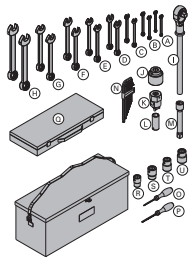

Height: 53 cm

Switch box TLS landing level safety gate 7.0 **586324000**
Schaltkasten TLS Etagentüre

Height: 53 cm

Control cable TLS 20.0m blue 4.0 **586303000**
Control cable TLS 20.0m red 4.0 **586304000**
Steuerkabel TLS

Bar for limit switch TLS 5.0 **586325000**
Endschalterschiene TLS

Galvanised
Length: 186 cm

Lifting cross-bar TLS 10.50m 19.0 **586327000**
Hebetraverse TLS 10,50m

Galvanised
Length: 76.5 cm

	[kg]	Article n°
Tool box TLS	17.0	586337000
Werkzeugbox TLS		
consisting of:		
(A) Combination wrench 8	0.03	586343000
(B) Combination wrench 10	0.04	586342000
(C) Combination wrench 13	0.06	586341000
(D) Combination wrench 17	0.16	586340000
Length: 20 cm		
(E) Combination wrench 19	0.14	582837000
(F) Combination wrench 22	0.20	582838000
(G) Combination wrench 24	0.25	582839000
(H) Combination wrench 30	0.43	582840000
(I) Reversible ratchet 3/4"	1.5	580894000
Galvanised		
Length: 50 cm		
(J) Box nut 50 3/4"	0.81	581449000
(K) Universal cone spanner 15.0/20.0	0.90	581448000
Galvanised		
Length: 9 cm		
Width-across: 50 mm		
(L) Box nut 24 1/2" L	0.30	586364000
(M) Extension 20cm 3/4"	0.68	580683000
(N) Set of ball-head hexagon-socket screw keys	0.60	586346000
(O) Slot-screw screwdriver 0.6x3.5	0.20	586344000
(P) Slot-screw screwdriver 1x5.5	0.20	586366000
(Q) Box spanners 1/2" set of 29	5.6	586345000
(R) Box nut 19 3/4"	0.20	586375000
(S) Box nut 24 3/4"	0.21	500679030
(T) Box nut 27 3/4"	0.27	586376000
(U) Box nut 30 3/4"	0.33	586377000

Brake-disc pull-off tool TLS D200 4.3 **586370000**

Scheibenabzieher TLS D200

Height: 27 cm
Width-across: 22 mm

Torque wrench 3/4" 75-400Nm 2.3 **586374000**

Drehmomentschlüssel 3/4" 75-400Nm

Galvanised
Length: 69 cm