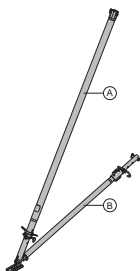

Painted blue

Ø 24, 25, 55, 65, 70, 75, 80, 90,
100, 110, 120, 130, 140, 150
and 180 cm on inquiry!

| | | |
|--|------|-----------|
| Panel strut 340 IB Elementstütze 340 IB consisting of: | 24.3 | 580365000 |
| (A) Plumbing strut 340 IB Galvanised Length: 190.8 - 341.8 cm | 16.7 | 588696000 |
| (B) Adjusting strut 120 IB Galvanised Length: 81.5 - 130.6 cm | 7.6 | 588248500 |

Galvanised

Delivery condition: folded
closed

Eurex 60 550

Eurex 60 550

depending on length, comprising:

| | | |
|--|------|-----------|
| (A) Plumbing strut Eurex 60 550 Powder-coated, blue Aluminium Length: 343 - 553 cm | 42.5 | 582658000 |
| (B) Extension Eurex 60 2.00m Powder-coated, blue Aluminium Length: 250 cm | 21.3 | 582651000 |
| (C) Coupler Eurex 60 Aluminium Length: 100 cm Diameter: 12.8 cm | 8.6 | 582652000 |
| (D) Connector Eurex 60 IB Galvanised Length: 15 cm Width: 15 cm Height: 30 cm | 4.2 | 582657500 |
| (E) Plumbing strut shoe Eurex 60 EB Galvanised Length: 31 cm Width: 12 cm Height: 33 cm | 8.0 | 582660500 |
| (F) Adjusting strut 540 Eurex 60 IB Galvanised Length: 303.5 - 542.2 cm | 27.8 | 582659500 |