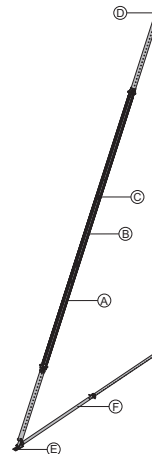

Galvanised

Delivery condition: folded
closed

| | | |
|---|------|-----------|
| Panel strut 540 IB Elementstütze 540 IB consisting of: | 41.4 | 580366000 |
| (A) Plumbing strut 540 IB Galvanised Length: 310.5 - 549.2 cm | 30.7 | 588697000 |
| (B) Adjusting strut 220 IB Galvanised Length: 172.5 - 221.1 cm | 10.9 | 588251500 |

Galvanised

Delivery condition: folded
closed

Eurex 60 550

Eurex 60 550

depending on length, comprising:

| | | |
|--|------|-----------|
| (A) Plumbing strut Eurex 60 550 Powder-coated, blue Aluminium Length: 343 - 553 cm | 42.5 | 582658000 |
| (B) Extension Eurex 60 2.00m Powder-coated, blue Aluminium Length: 250 cm | 21.3 | 582651000 |
| (C) Coupler Eurex 60 Aluminium Length: 100 cm Diameter: 12.8 cm | 8.6 | 582652000 |
| (D) Connector Eurex 60 IB Galvanised Length: 15 cm Width: 15 cm Height: 30 cm | 4.2 | 582657500 |
| (E) Plumbing strut shoe Eurex 60 EB Galvanised Length: 31 cm Width: 12 cm Height: 33 cm | 8.0 | 582660500 |
| (F) Adjusting strut 540 Eurex 60 IB Galvanised Length: 303.5 - 542.2 cm | 27.8 | 582659500 |

Delivery condition: separate
parts

Prop head EB

Stützenkopf EB

3.1 588244500

Galvanised

Length: 40.8 cm

Width: 11.8 cm

Height: 17.6 cm

| | [kg] | Article n° |
|---|------|------------------|
| Gauge for Doka express anchor 16x125mm Lehre Doka-Expressanker 16x125mm | 0.03 | 588632000 |
|  Black Length: 3 cm Diameter: 2 cm | | |

| | | |
|---|-------|------------------|
| Doka column formwork platform 150/90cm Doka-Stützenbühne 150/90cm | 211.8 | 588382000 |
|  Galvanised Length: 173 cm Width: 173 cm Height: 130 cm Delivery condition: folded closed | | |