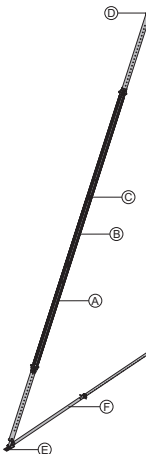

Galvanised
Delivery condition: folded closed

	[kg]	Article n°
Panel strut 540 IB	41.4	580366000

Elementstütze 540 IB

consisting of:

(A) Plumbing strut 540 IB	30.7	588697000
Galvanised Length: 310.5 - 549.2 cm		
(B) Adjusting strut 220 IB	10.9	588251500
Galvanised Length: 172.5 - 221.1 cm		

Galvanised
Delivery condition: folded closed

Eurex 60 550

Eurex 60 550

depending on length, comprising:

(A) Plumbing strut Eurex 60 550	42.5	582658000
Powder-coated, blue Aluminium Length: 343 - 553 cm		
(B) Extension Eurex 60 2.00m	21.3	582651000
Powder-coated, blue Aluminium Length: 250 cm		
(C) Coupler Eurex 60	8.6	582652000
Aluminium Length: 100 cm Diameter: 12.8 cm		
(D) Connector Eurex 60 IB	4.2	582657500
Galvanised Length: 15 cm Width: 15 cm Height: 30 cm		
(E) Plumbing strut shoe Eurex 60 EB	8.0	582660500
Galvanised Length: 31 cm Width: 12 cm Height: 33 cm		
(F) Adjusting strut 540 Eurex 60 IB	27.8	582659500
Galvanised Length: 303.5 - 542.2 cm		

Delivery condition: separate parts

Prop head EB	3.1	588244500
---------------------	-----	------------------

Stützenkopf EB

Galvanised
Length: 40.8 cm
Width: 11.8 cm
Height: 17.6 cm

	[kg]	Article n°
Universal dismantling tool Universal-Lösewerkzeug	3.7	582768000
	Galvanised Length: 75.5 cm	

Gauge for Doka express anchor 16x125mm Lehre Doka-Expressanker 16x125mm	0.03	588632000
	Black Length: 3 cm Diameter: 2 cm	

Framax bracket 90 Framax-Konsole 90	12.5	588167000
	Galvanised Width: 103 cm Height: 185 cm Delivery condition: railing included	