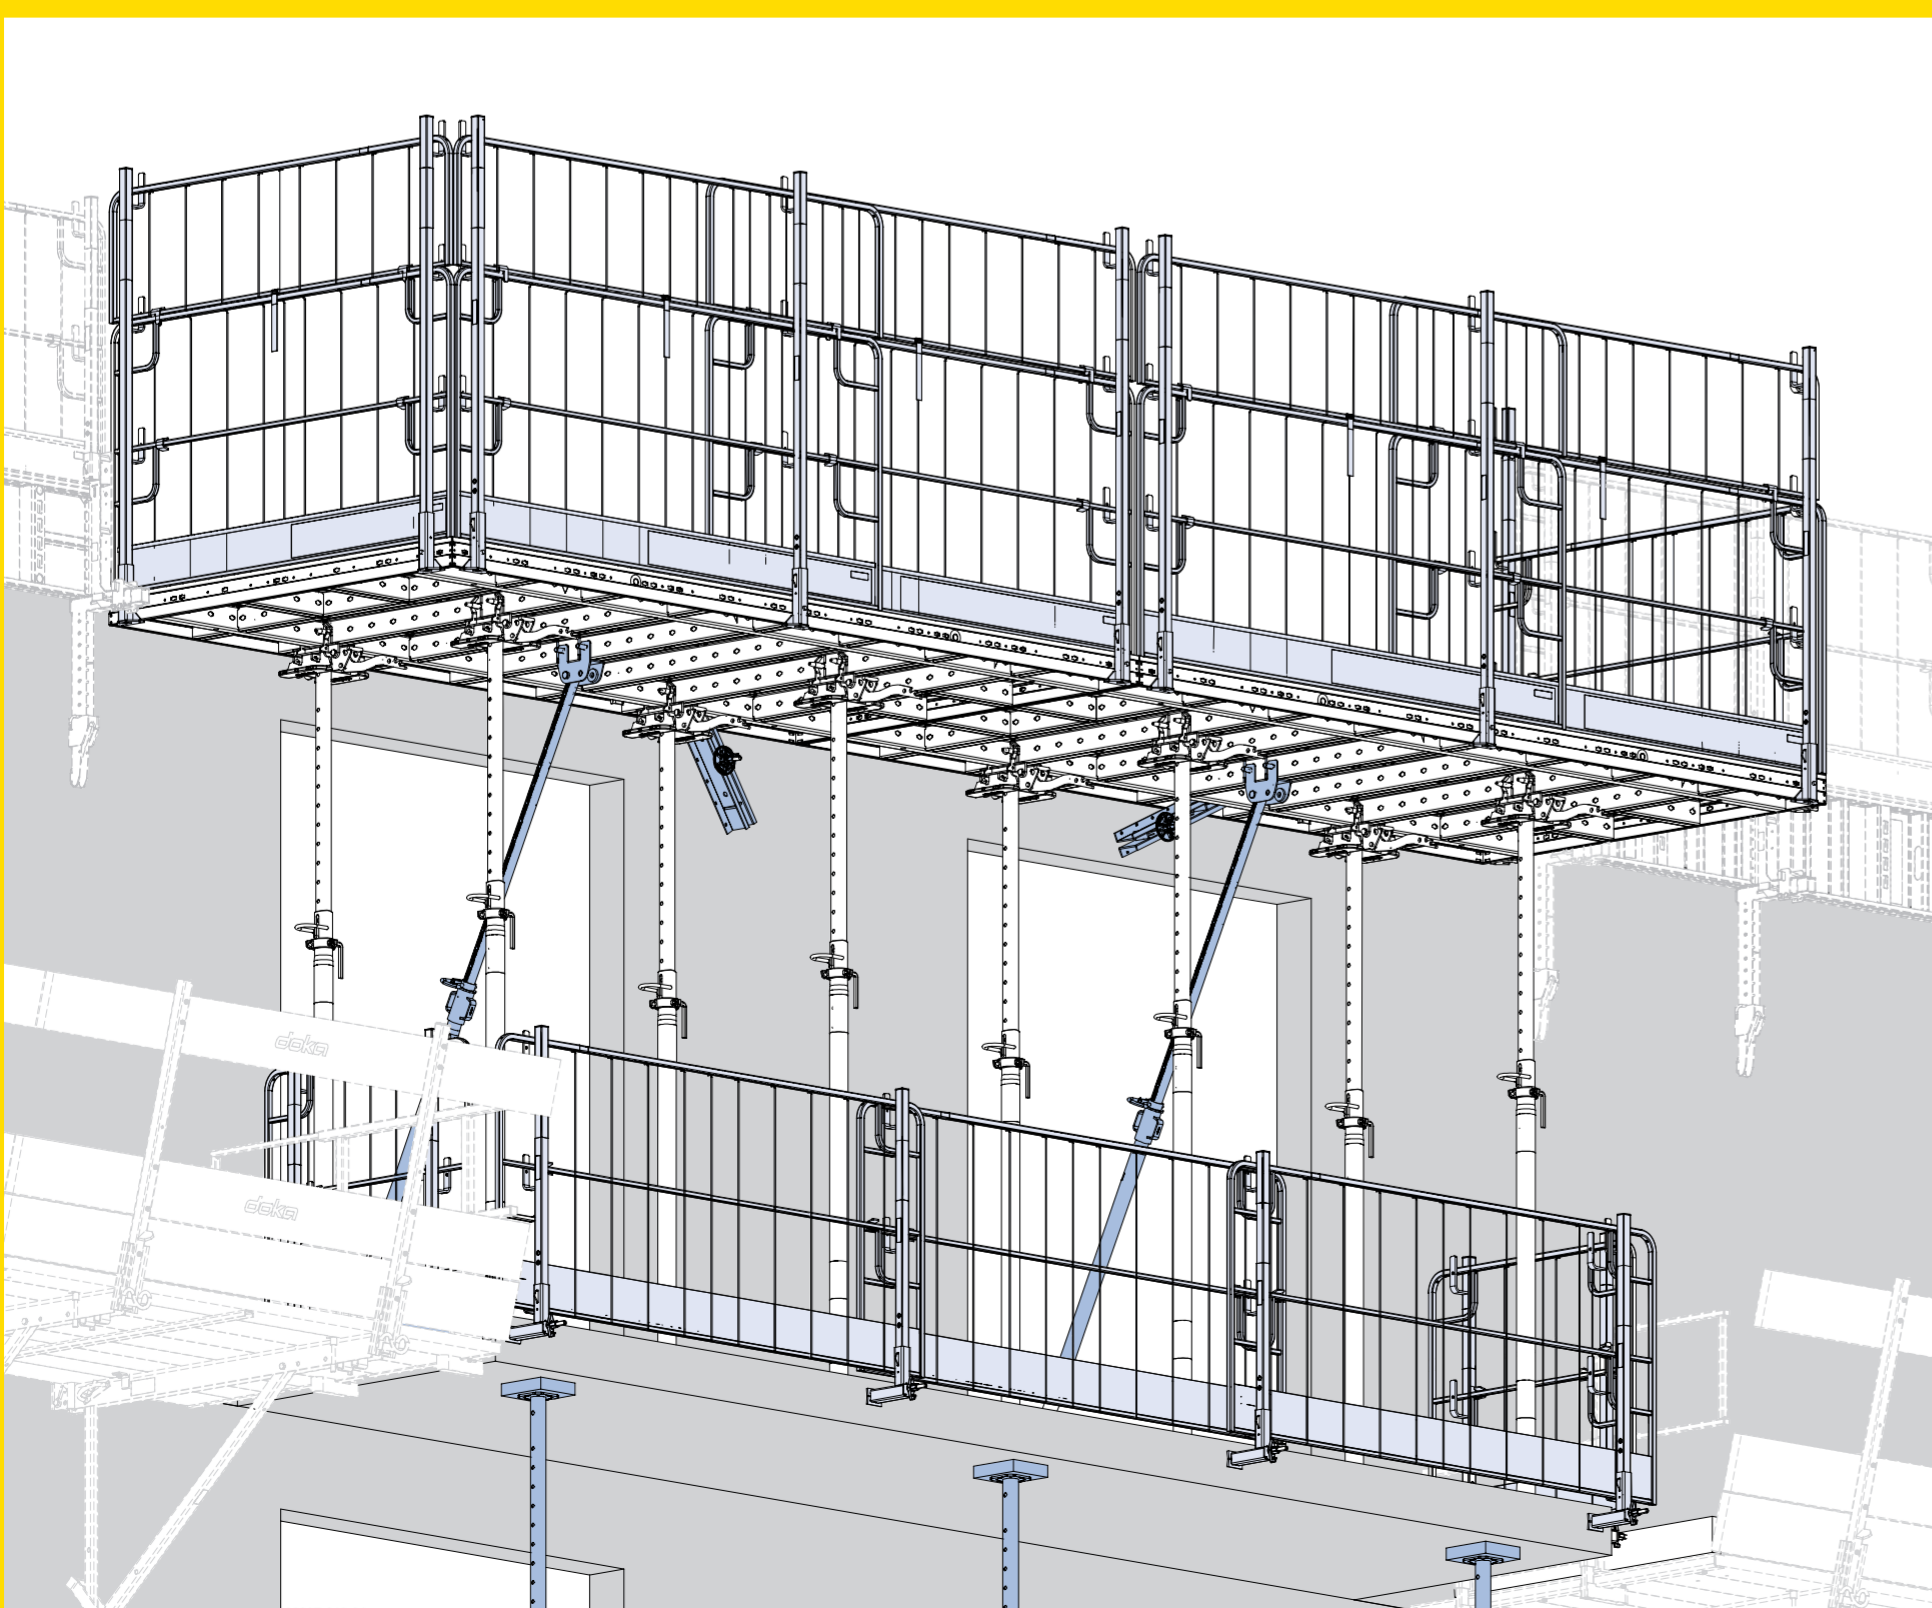

Forming balconies with the DokaXdek table

This poster does not replace the respective user information or operating instruction!
www.doka.com/downloadcenter

Article list

| | | |
|----------|--|--|
| A | DokaXdek screw-on adapter XP T Art.-Nr. 584129000 | |
| B | Handrail post XP (multiple sizes available) | |
| C | Balcony adapter XP Art.-Nr. 586485000 | |
| D | Protective grating XP (multiple sizes available) | |
| E | FreeFalcon Art.-Nr. 583034000 | |
| F | Transport fork 1.3t adjustable Art.-Nr. 586234000 | |
| G | DokaXdek plumbing strut adapter T Art.-Nr. 584132000 | |
| H | Safety pin D20 195 Art.-Nr. 584110000 | |
| I | Plumbing strut 340 IB Art.-Nr. 588696000 Plumbing strut 540 IB Art.-Nr. 588697000 | |
| J | Doka express anchor 16x125mm Art.-Nr. 588631000 | |
| K | Framax universal waling (multiple sizes available) | |
| L | Super plate 15,0 Art.-Nr. 581966000 | |
| M | Tie rod 15.0mm (multiple sizes available) | |