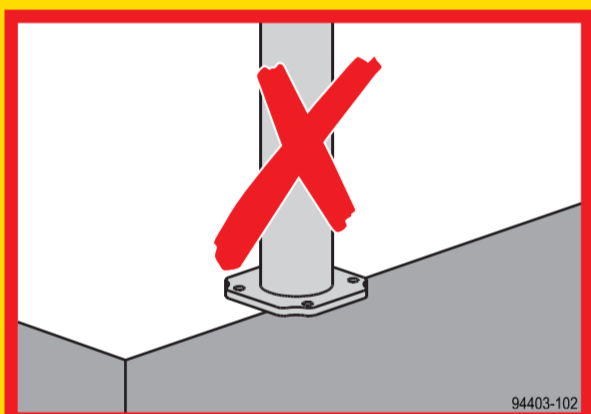

Forming balconies with the DokaXdek table

This poster does not replace the respective user information or operating instruction!
www.doka.com/downloadcenter

Article list

| | | |
|----------|--|--|
| A | DokaXdek screw-on adapter XP T Art.-Nr. 584129000 | |
| B | Handrail post XP (multiple sizes available) | |
| C | Balcony adapter XP Art.-Nr. 586485000 | |
| D | Protective grating XP (multiple sizes available) | |
| E | FreeFalcon Art.-Nr. 583034000 | |
| F | Transport fork 1.3t adjustable Art.-Nr. 586234000 | |
| G | DokaXdek plumbing strut adapter T Art.-Nr. 584132000 | |
| H | Safety pin D20 195 Art.-Nr. 584110000 | |
| I | Plumbing strut 340 IB Art.-Nr. 588696000 Plumbing strut 540 IB Art.-Nr. 588697000 | |
| J | Doka express anchor 16x125mm Art.-Nr. 588631000 | |
| K | Framax universal waling (multiple sizes available) | |
| L | Super plate 15,0 Art.-Nr. 581966000 | |
| M | Tie rod 15.0mm (multiple sizes available) | |