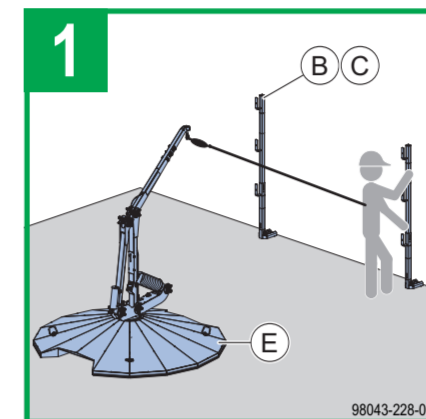

Forming balconies with the DokaXdek table

This poster does not replace the respective user information or operating instruction!
www.doka.com/downloadcenter

Article list

| | | |
|----------|--|--|
| A | DokaXdek screw-on adapter XP T Art.-Nr. 584129000 | |
| B | Handrail post XP (multiple sizes available) | |
| C | Balcony adapter XP Art.-Nr. 586485000 | |
| D | Protective grating XP (multiple sizes available) | |
| E | FreeFalcon Art.-Nr. 583034000 | |
| F | Transport fork 1.3t adjustable Art.-Nr. 586234000 | |
| G | DokaXdek plumbing strut adapter T Art.-Nr. 584132000 | |
| H | Safety pin D20 195 Art.-Nr. 584110000 | |
| I | Plumbing strut 340 IB Art.-Nr. 588696000 Plumbing strut 540 IB Art.-Nr. 588697000 | |
| J | Doka express anchor 16x125mm Art.-Nr. 588631000 | |
| K | Framax universal waling (multiple sizes available) | |
| L | Super plate 15,0 Art.-Nr. 581966000 | |
| M | Tie rod 15.0mm (multiple sizes available) | |