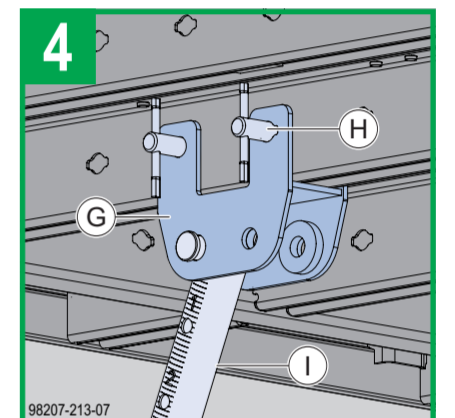

Forming balconies with the DokaXdek table

This poster does not replace the respective user information or operating instruction!
www.doka.com/downloadcenter

Article list

| | | |
|----------|--|--|
| A | DokaXdek screw-on adapter XP T Art.-Nr. 584129000 | |
| B | Handrail post XP (multiple sizes available) | |
| C | Balcony adapter XP Art.-Nr. 586485000 | |
| D | Protective grating XP (multiple sizes available) | |
| E | FreeFalcon Art.-Nr. 583034000 | |
| F | Transport fork 1.3t adjustable Art.-Nr. 586234000 | |
| G | DokaXdek plumbing strut adapter T Art.-Nr. 584132000 | |
| H | Safety pin D20 195 Art.-Nr. 584110000 | |
| I | Plumbing strut 340 IB Art.-Nr. 588696000 Plumbing strut 540 IB Art.-Nr. 588697000 | |
| J | Doka express anchor 16x125mm Art.-Nr. 588631000 | |
| K | Framax universal waling (multiple sizes available) | |
| L | Super plate 15,0 Art.-Nr. 581966000 | |
| M | Tie rod 15.0mm (multiple sizes available) | |