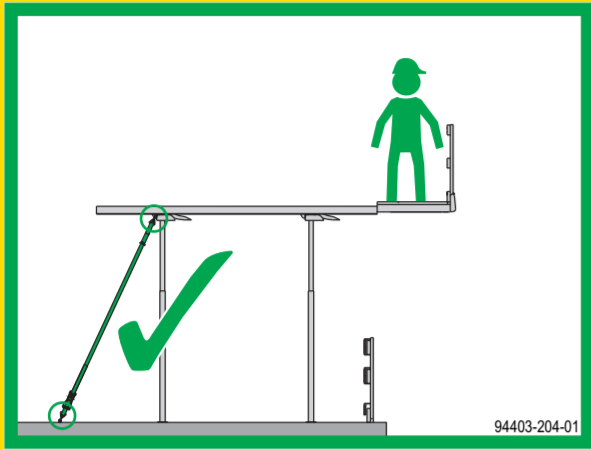

Forming balconies with the DokaXdek table

This poster does not replace the respective user information or operating instruction!
www.doka.com/downloadcenter

Article list

| | | |
|----------|--|--|
| A | DokaXdek screw-on adapter XP T Art.-Nr. 584129000 | |
| B | Handrail post XP (multiple sizes available) | |
| C | Balcony adapter XP Art.-Nr. 586485000 | |
| D | Protective grating XP (multiple sizes available) | |
| E | FreeFalcon Art.-Nr. 583034000 | |
| F | Transport fork 1.3t adjustable Art.-Nr. 586234000 | |
| G | DokaXdek plumbing strut adapter T Art.-Nr. 584132000 | |
| H | Safety pin D20 195 Art.-Nr. 584110000 | |
| I | Plumbing strut 340 IB Art.-Nr. 588696000 Plumbing strut 540 IB Art.-Nr. 588697000 | |
| J | Doka express anchor 16x125mm Art.-Nr. 588631000 | |
| K | Framax universal waling (multiple sizes available) | |
| L | Super plate 15,0 Art.-Nr. 581966000 | |
| M | Tie rod 15.0mm (multiple sizes available) | |