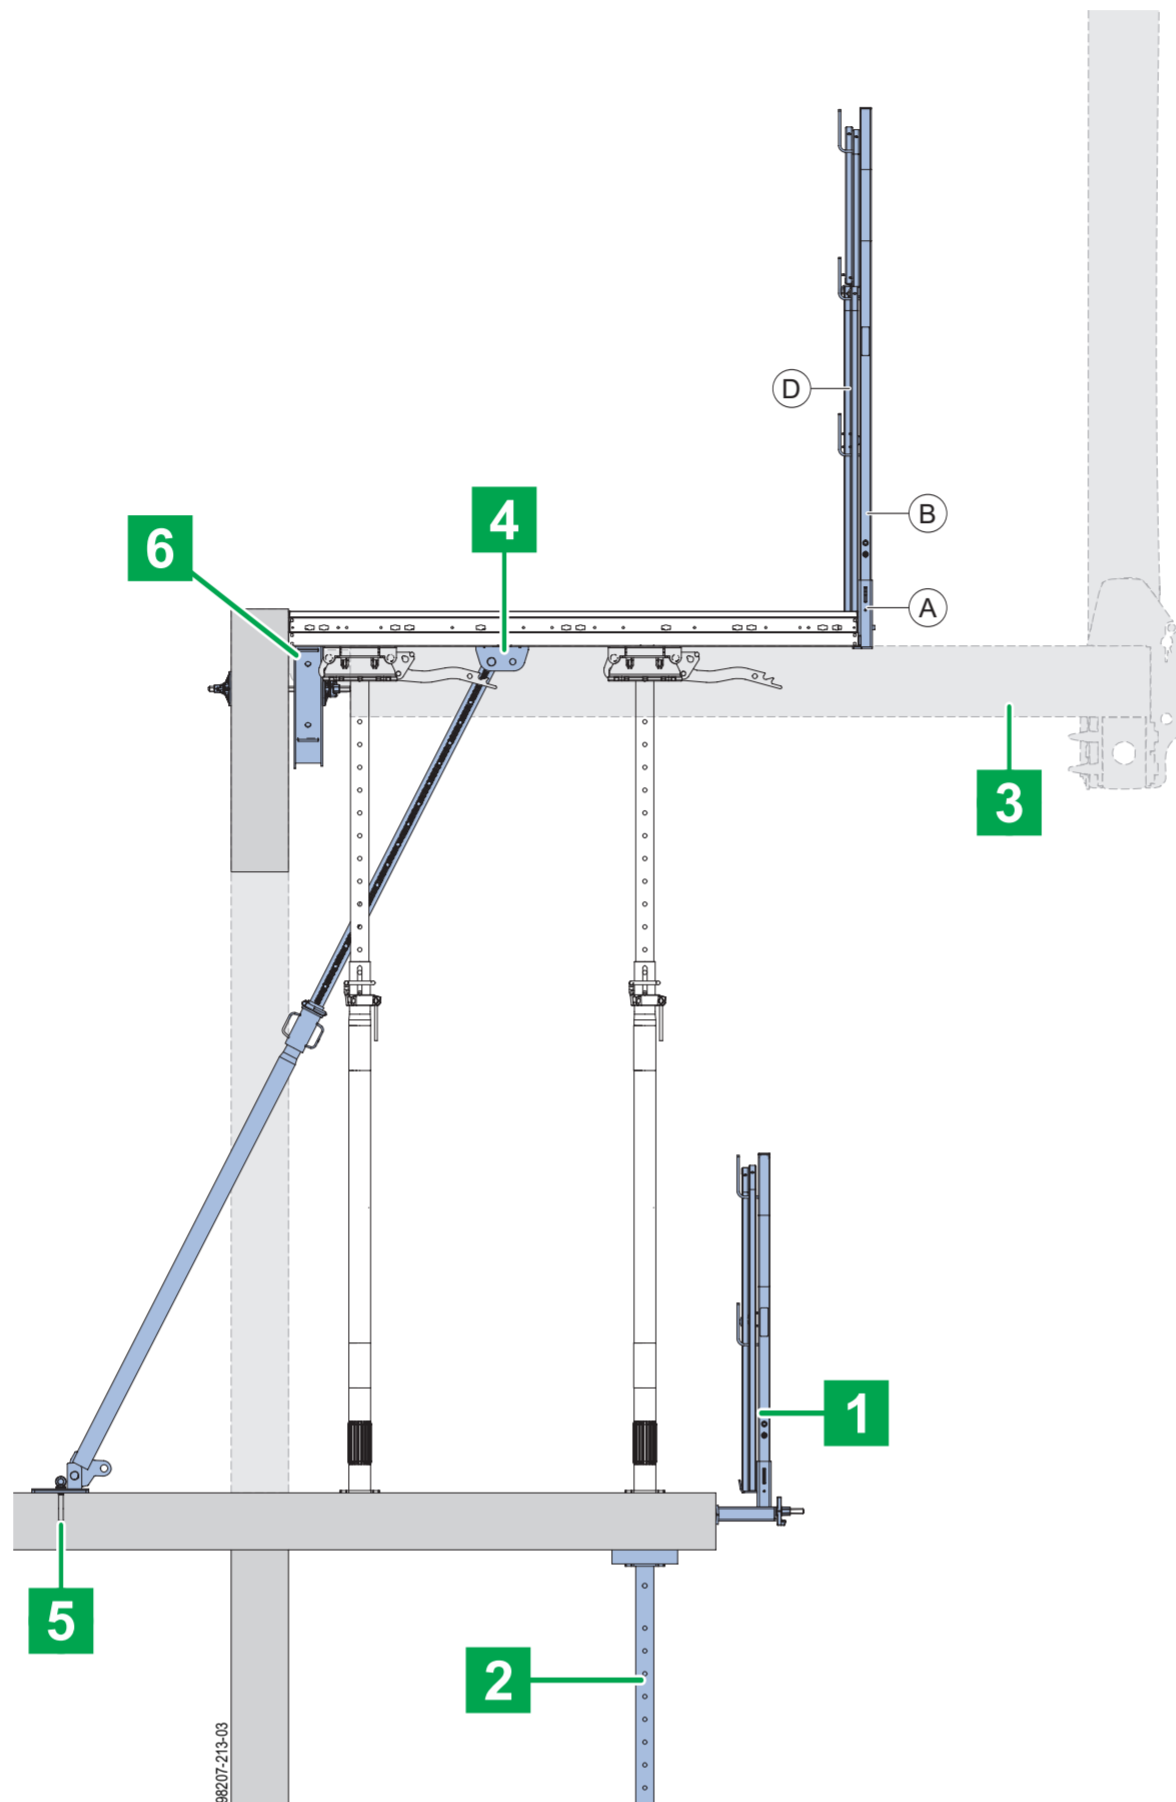

Forming balconies with the DokaXdek table

This poster does not replace the respective user information or operating instruction!
www.doka.com/downloadcenter

Article list

| | | |
|----------|--|--|
| A | DokaXdek screw-on adapter XP T Art.-Nr. 584129000 | |
| B | Handrail post XP (multiple sizes available) | |
| C | Balcony adapter XP Art.-Nr. 586485000 | |
| D | Protective grating XP (multiple sizes available) | |
| E | FreeFalcon Art.-Nr. 583034000 | |
| F | Transport fork 1.3t adjustable Art.-Nr. 586234000 | |
| G | DokaXdek plumbing strut adapter T Art.-Nr. 584132000 | |
| H | Safety pin D20 195 Art.-Nr. 584110000 | |
| I | Plumbing strut 340 IB Art.-Nr. 588696000 Plumbing strut 540 IB Art.-Nr. 588697000 | |
| J | Doka express anchor 16x125mm Art.-Nr. 588631000 | |
| K | Framax universal waling (multiple sizes available) | |
| L | Super plate 15,0 Art.-Nr. 581966000 | |
| M | Tie rod 15.0mm (multiple sizes available) | |