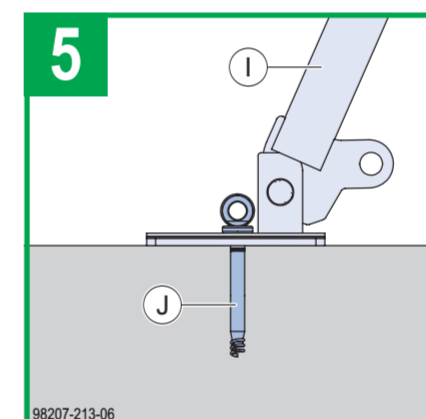

Forming balconies with the DokaXdek table

This poster does not replace the respective user information or operating instruction!
www.doka.com/downloadcenter

Article list

| | | |
|----------|--|--|
| A | DokaXdek screw-on adapter XP T Art.-Nr. 584129000 | |
| B | Handrail post XP (multiple sizes available) | |
| C | Balcony adapter XP Art.-Nr. 586485000 | |
| D | Protective grating XP (multiple sizes available) | |
| E | FreeFalcon Art.-Nr. 583034000 | |
| F | Transport fork 1.3t adjustable Art.-Nr. 586234000 | |
| G | DokaXdek plumbing strut adapter T Art.-Nr. 584132000 | |
| H | Safety pin D20 195 Art.-Nr. 584110000 | |
| I | Plumbing strut 340 IB Art.-Nr. 588696000 Plumbing strut 540 IB Art.-Nr. 588697000 | |
| J | Doka express anchor 16x125mm Art.-Nr. 588631000 | |
| K | Framax universal waling (multiple sizes available) | |
| L | Super plate 15,0 Art.-Nr. 581966000 | |
| M | Tie rod 15.0mm (multiple sizes available) | |