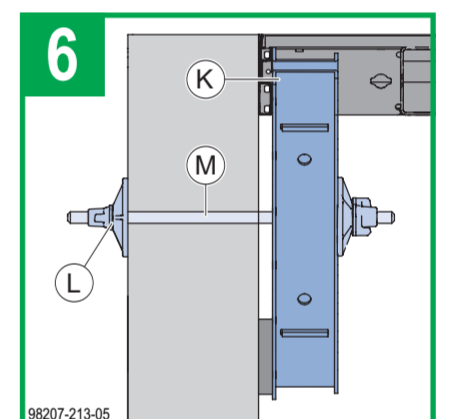

Forming balconies with the DokaXdek table

This poster does not replace the respective user information or operating instruction!
www.doka.com/downloadcenter

Article list

| | | |
|----------|--|--|
| A | DokaXdek screw-on adapter XP T Art.-Nr. 584129000 | |
| B | Handrail post XP (multiple sizes available) | |
| C | Balcony adapter XP Art.-Nr. 586485000 | |
| D | Protective grating XP (multiple sizes available) | |
| E | FreeFalcon Art.-Nr. 583034000 | |
| F | Transport fork 1.3t adjustable Art.-Nr. 586234000 | |
| G | DokaXdek plumbing strut adapter T Art.-Nr. 584132000 | |
| H | Safety pin D20 195 Art.-Nr. 584110000 | |
| I | Plumbing strut 340 IB Art.-Nr. 588696000 Plumbing strut 540 IB Art.-Nr. 588697000 | |
| J | Doka express anchor 16x125mm Art.-Nr. 588631000 | |
| K | Framax universal waling (multiple sizes available) | |
| L | Super plate 15,0 Art.-Nr. 581966000 | |
| M | Tie rod 15.0mm (multiple sizes available) | |