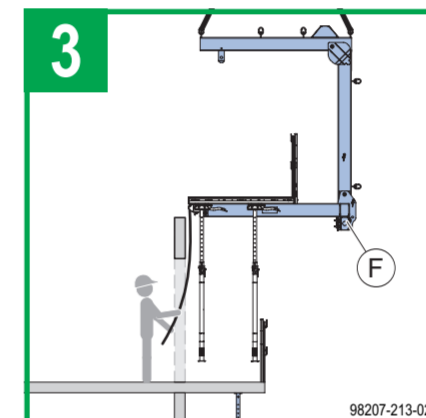

Forming balconies with the DokaXdek table

This poster does not replace the respective user information or operating instruction!
www.doka.com/downloadcenter

Article list

| | | |
|----------|--|--|
| A | DokaXdek screw-on adapter XP T Art.-Nr. 584129000 | |
| B | Handrail post XP (multiple sizes available) | |
| C | Balcony adapter XP Art.-Nr. 586485000 | |
| D | Protective grating XP (multiple sizes available) | |
| E | FreeFalcon Art.-Nr. 583034000 | |
| F | Transport fork 1.3t adjustable Art.-Nr. 586234000 | |
| G | DokaXdek plumbing strut adapter T Art.-Nr. 584132000 | |
| H | Safety pin D20 195 Art.-Nr. 584110000 | |
| I | Plumbing strut 340 IB Art.-Nr. 588696000 Plumbing strut 540 IB Art.-Nr. 588697000 | |
| J | Doka express anchor 16x125mm Art.-Nr. 588631000 | |
| K | Framax universal waling (multiple sizes available) | |
| L | Super plate 15,0 Art.-Nr. 581966000 | |
| M | Tie rod 15.0mm (multiple sizes available) | |