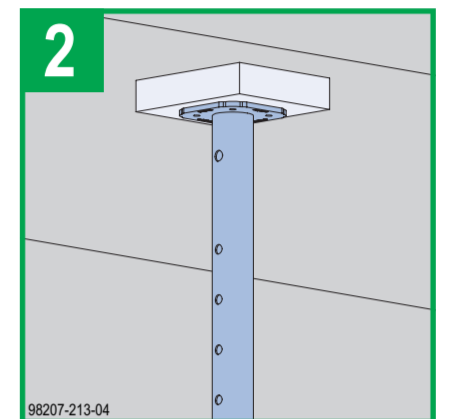

Forming balconies with the DokaXdek table

This poster does not replace the respective user information or operating instruction!
www.doka.com/downloadcenter

Article list

| | | |
|----------|--|--|
| A | DokaXdek screw-on adapter XP T Art.-Nr. 584129000 | |
| B | Handrail post XP (multiple sizes available) | |
| C | Balcony adapter XP Art.-Nr. 586485000 | |
| D | Protective grating XP (multiple sizes available) | |
| E | FreeFalcon Art.-Nr. 583034000 | |
| F | Transport fork 1.3t adjustable Art.-Nr. 586234000 | |
| G | DokaXdek plumbing strut adapter T Art.-Nr. 584132000 | |
| H | Safety pin D20 195 Art.-Nr. 584110000 | |
| I | Plumbing strut 340 IB Art.-Nr. 588696000 Plumbing strut 540 IB Art.-Nr. 588697000 | |
| J | Doka express anchor 16x125mm Art.-Nr. 588631000 | |
| K | Framax universal waling (multiple sizes available) | |
| L | Super plate 15,0 Art.-Nr. 581966000 | |
| M | Tie rod 15.0mm (multiple sizes available) | |